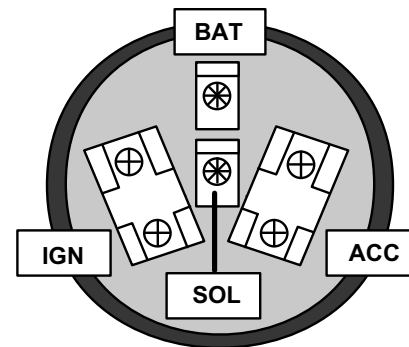

DASH IGNITION SWITCH
MOUNTED

RED UNFUSED BATTERY
PURPLE STARTER SOLENOID
PINK IGNITION POWER FEED
BROWN ACCESSORY POWER FEED

American Autowire Systems

American Autowire makes it easy

FACTORY
automotive
wiring **FIT**

150 Heller Pl #17 W
Bellmawr, NJ 08031
856-933-9301

PART #: **500452**

DESC: **IGNITION SWITCH KIT**

complete with connector & terminals

© 1995 AAW Rev 1.0 4/11/2001
Instruction sheet 92965234

DASH IGNITION SWITCH
MOUNTED