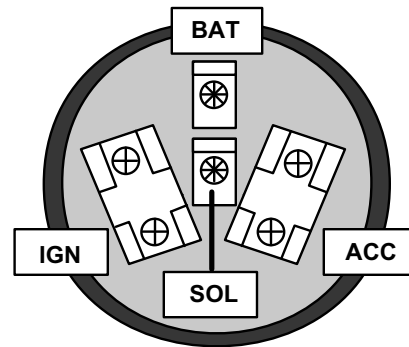

© 1995 AAW Rev 1.0 4/11/2001
Instruction sheet 92965234

DASH IGNITION SWITCH
MOUNTED

RED UNFUSED BATTERY
PURPLE STARTER SOLENOID
PINK IGNITION POWER FEED
BROWN ACCESSORY POWER FEED

American Autowire Systems

American Autowire makes it easy

FACTORY
automotive
wiring **FIT**

150 Heller Pl #17 W
Bellmawr, NJ 08031
856-933-9301

PART #: **500452**

DESC: **IGNITION SWITCH KIT**

complete with connector & terminals

© 1995 AAW Rev 1.0 4/11/2001
Instruction sheet 92965234