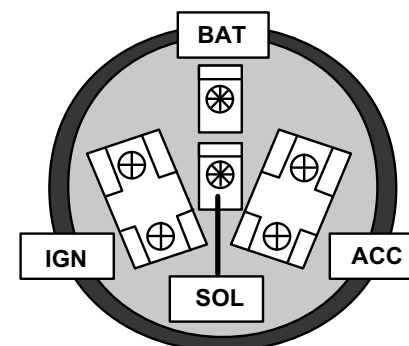

150 Heller Pl #17 W
Bellmawr, NJ 08031
856-933-9301

PART #: **500452**

DESC: **IGNITION SWITCH KIT**

complete with connector & terminals

© 1995 AAW Rev 1.0 4/11/2001
Instruction sheet 92965234

DASH IGNITION SWITCH
MOUNTED

RED UNFUSED BATTERY
PURPLE STARTER SOLENOID
PINK IGNITION POWER FEED
BROWN ACCESSORY POWER FEED

American Autowire Systems

American Autowire makes it easy

FACTORY
automotive
wiring **FIT**

150 Heller Pl #17 W
Bellmawr, NJ 08031
856-933-9301

PART #: **500452**

DESC: **IGNITION SWITCH KIT**

complete with connector & terminals

© 1995 AAW Rev 1.0 4/11/2001
Instruction sheet 92965234

DASH IGNITION SWITCH
MOUNTED

RED UNFUSED BATTERY
PURPLE STARTER SOLENOID
PINK IGNITION POWER FEED
BROWN ACCESSORY POWER FEED