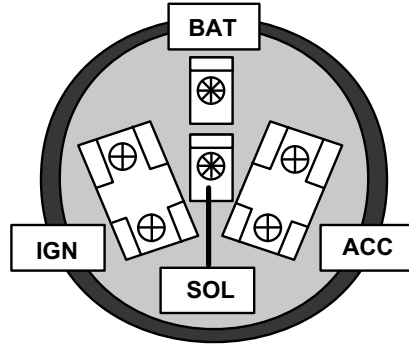

© 1995 AAW Rev 1.0 4/11/2001
Instruction sheet 92965234

DASH IGNITION SWITCH
MOUNTED

RED UNFUSED BATTERY
PURPLE STARTER SOLENOID
PINK IGNITION POWER FEED
BROWN ACCESSORY POWER FEED

American Autowire Systems